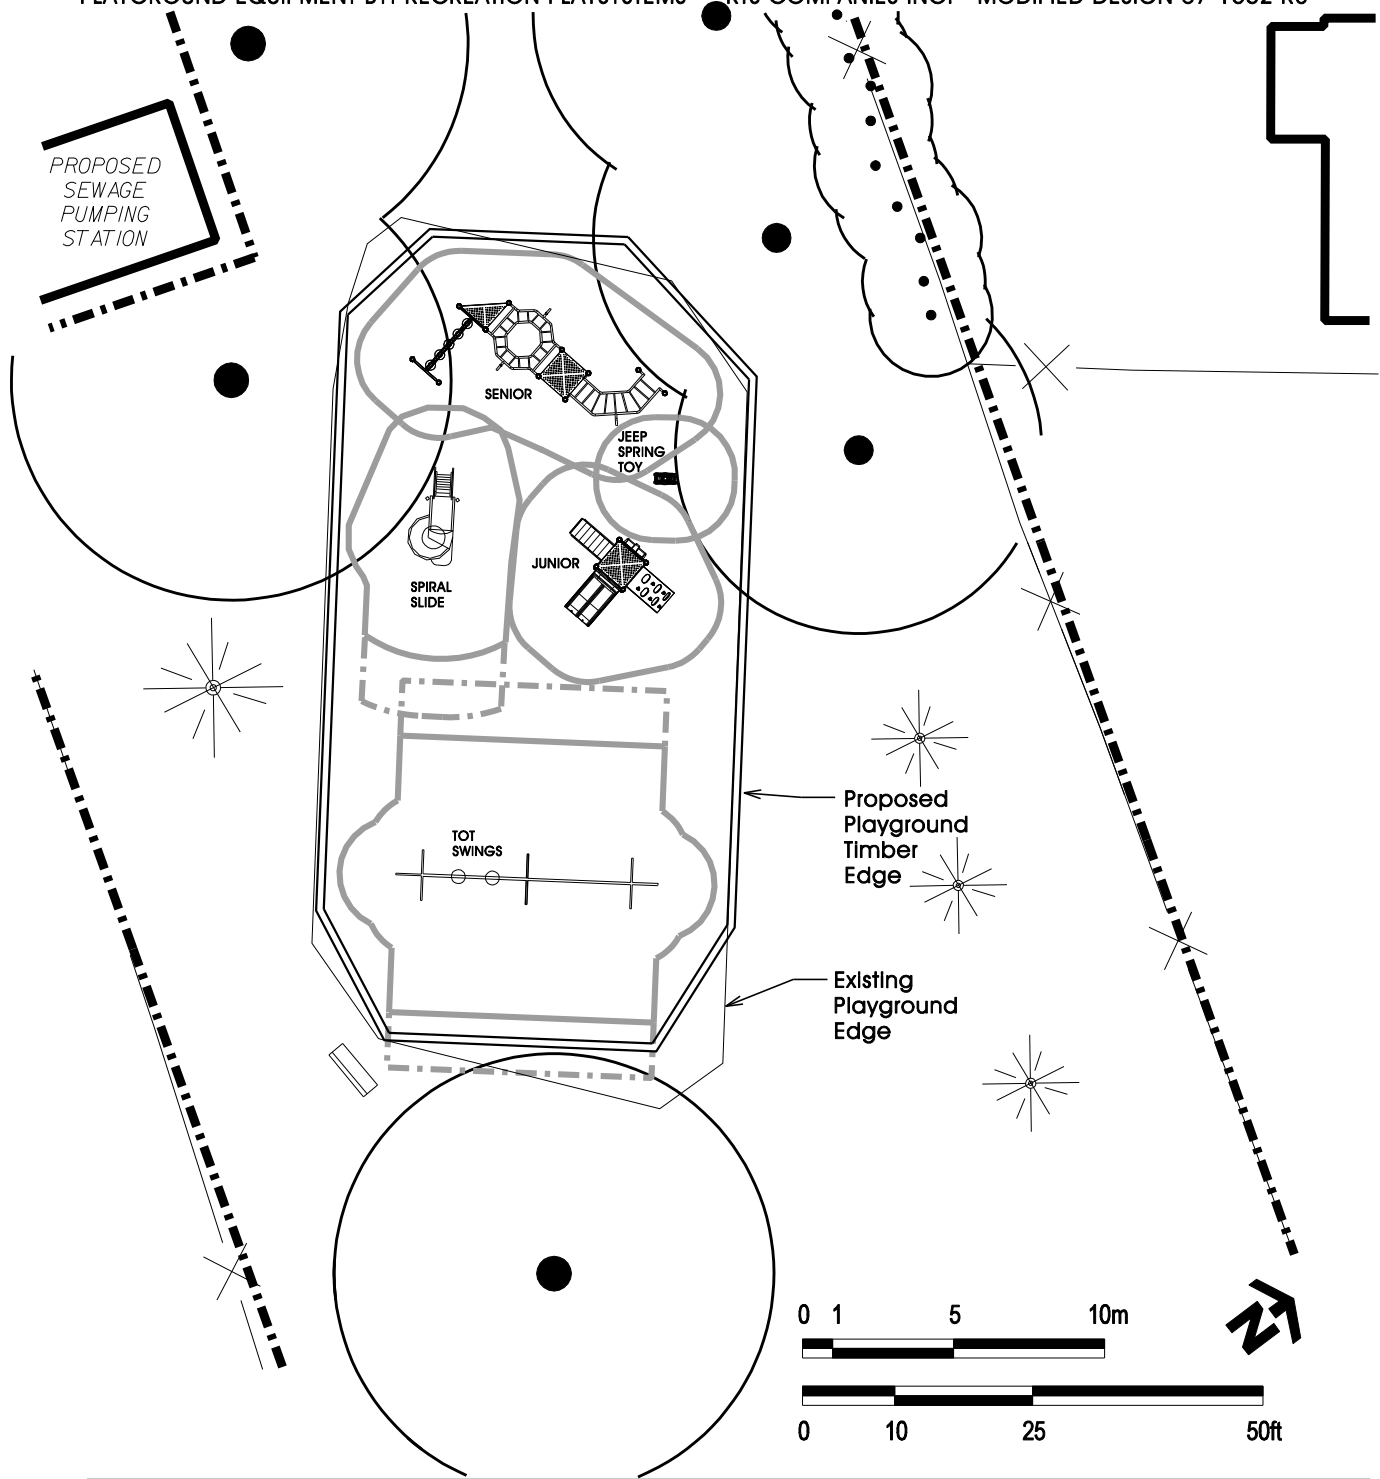

PLAYGROUND EQUIPMENT BY: RECREATION PLAYSYSTEMS - RTS COMPANIES INC. MODIFIED DESIGN 07-1562 R3

8. BEN MACHREE PLAYGROUND LAYOUT

SCALE: 1 : 250

DRAWN BY: W. Montague

DATE: Oct. 26, 2009

PARK # 107